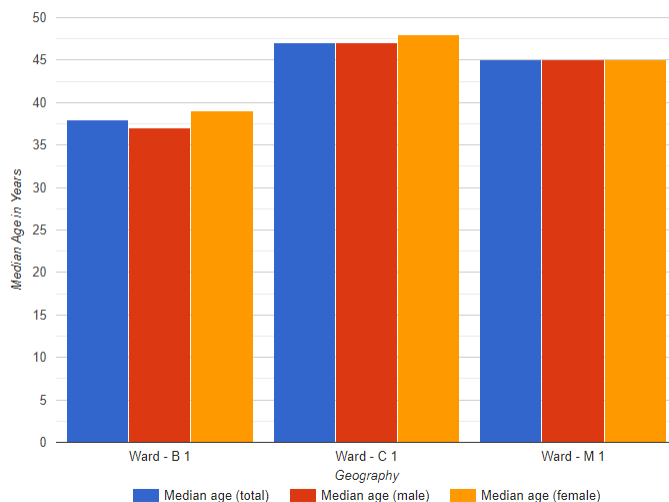

Community Data Program

CCSD's Flagship initiative

Community Snapshot

2016 Region of Peel Ward Profiles

Summary

The [2016 Region of Peel Ward Profiles](#) is an interactive tool that provides information and data on the Region of Peel. It allows users to examine and compare Peel's wards according to variables relating to six factors, including demographics, employment and income, housing, ethnicity and immigration, language, as well as transportation and education. The data is displayed clearly through easily comprehensible graphs, and comes from the 2016 Census and Long Form.

Median Age

The median age of Peel residents is **38.3** years old. This is the lowest in the Greater Toronto Area (GTA)!

 The median female age is 39.1 years old.	 The median male age is 37.5 years old.
---	---